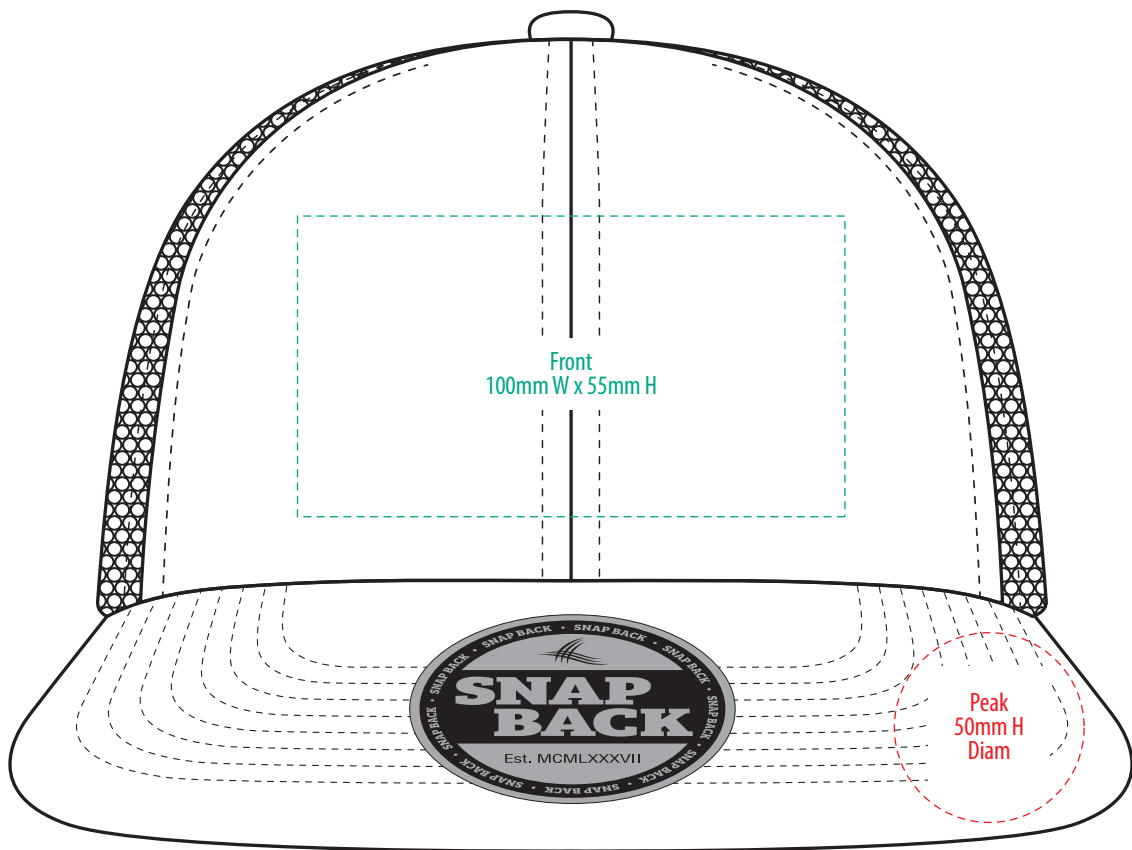

4396

COLOUR

4396

NOTE:
The maximum decoration area is a guide only and is greatly dependant on the logo shape.

EMBROIDERY

4396

NOTE:
The maximum decoration area is a guide only and is greatly dependant on the logo shape.

SUPACOLOUR

NOTE:

The maximum decoration area is a guide only and is greatly dependant on the logo shape.