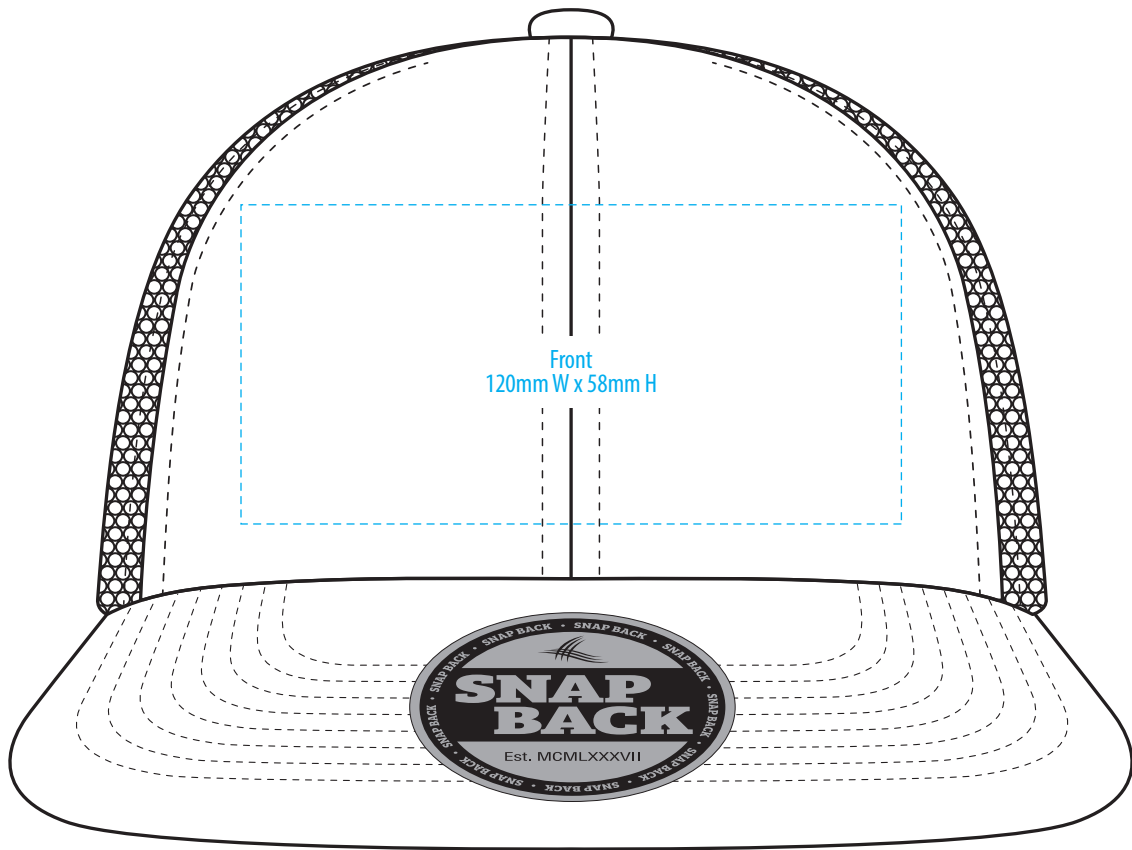

4396

COLOUR

4396

NOTE:
The maximum decoration area is a guide only and is greatly dependant on the logo shape.

EMBROIDERY

4396

NOTE:
The maximum decoration area is a guide only and is greatly dependant on the logo shape.

SUPACOLOUR

NOTE:

The maximum decoration area is a guide only and is greatly dependant on the logo shape.