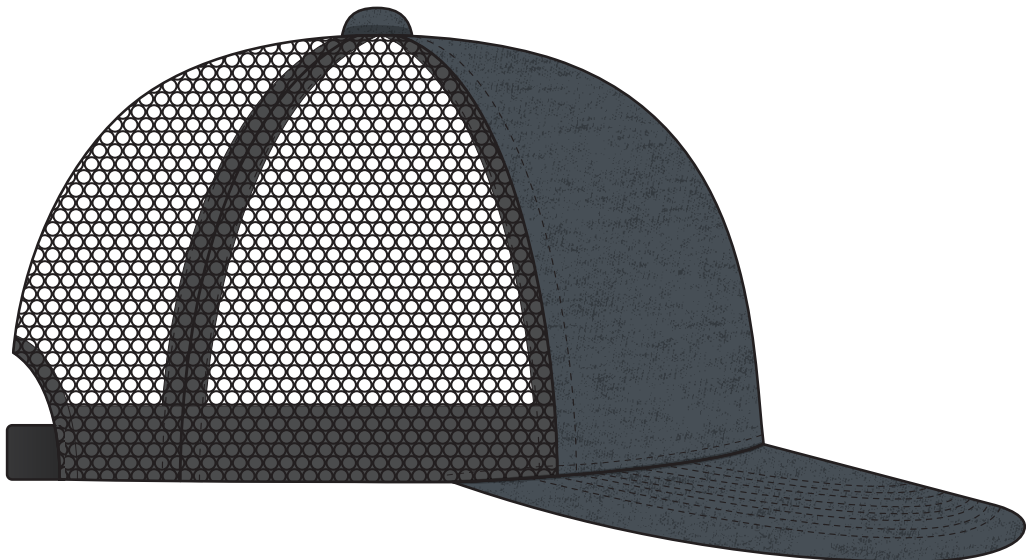

4396

COLOUR

4396

NOTE:
The maximum decoration area is a guide only and is greatly dependant on the logo shape.

EMBROIDERY

4396

NOTE:
The maximum decoration area is a guide only and is greatly dependant on the logo shape.

SUPACOLOUR

NOTE:

The maximum decoration area is a guide only and is greatly dependant on the logo shape.