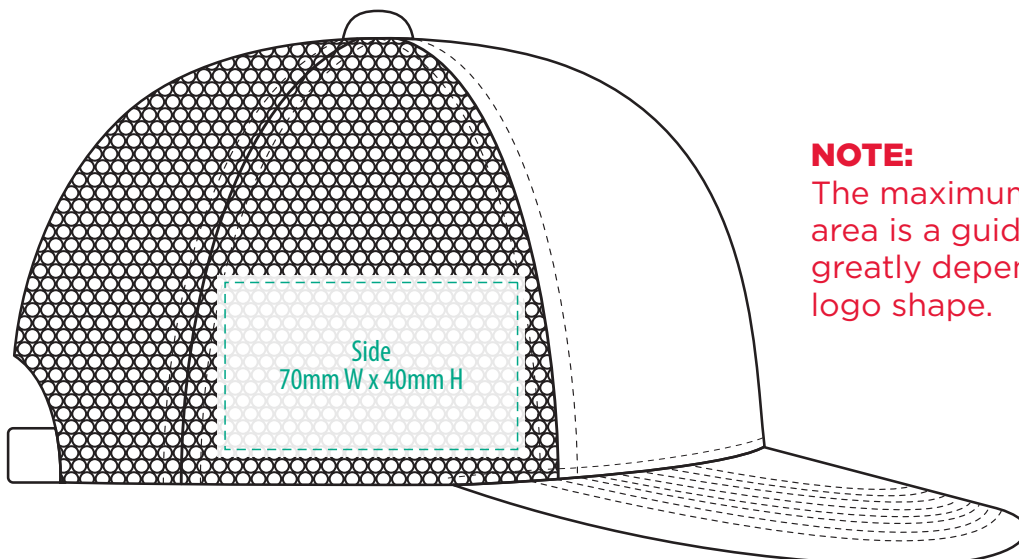

4396

COLOUR

4396

NOTE:
The maximum decoration area is a guide only and is greatly dependant on the logo shape.

EMBROIDERY

4396

NOTE:
The maximum decoration area is a guide only and is greatly dependant on the logo shape.

SUPACOLOUR

NOTE:

The maximum decoration area is a guide only and is greatly dependant on the logo shape.