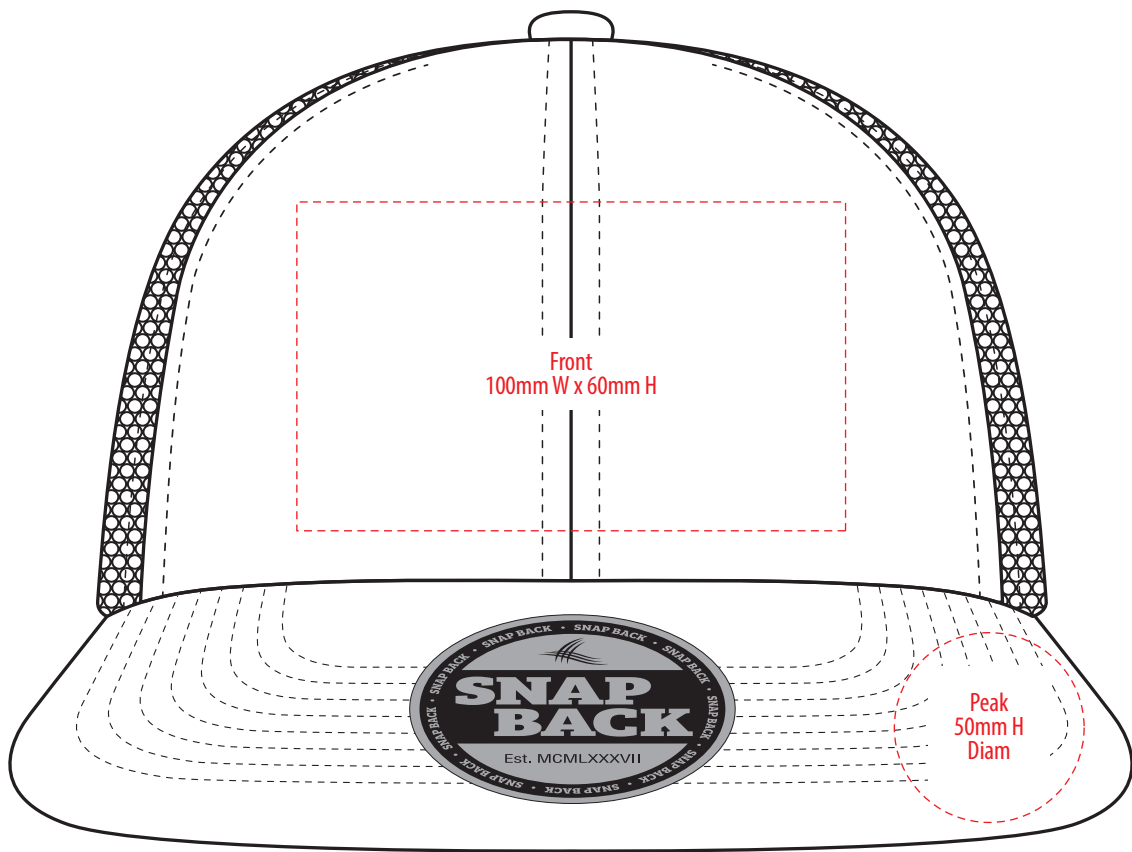

4396

COLOUR

4396

NOTE:
The maximum decoration area is a guide only and is greatly dependant on the logo shape.

EMBROIDERY

4396

NOTE:
The maximum decoration area is a guide only and is greatly dependant on the logo shape.

SUPACOLOUR

NOTE:

The maximum decoration area is a guide only and is greatly dependant on the logo shape.