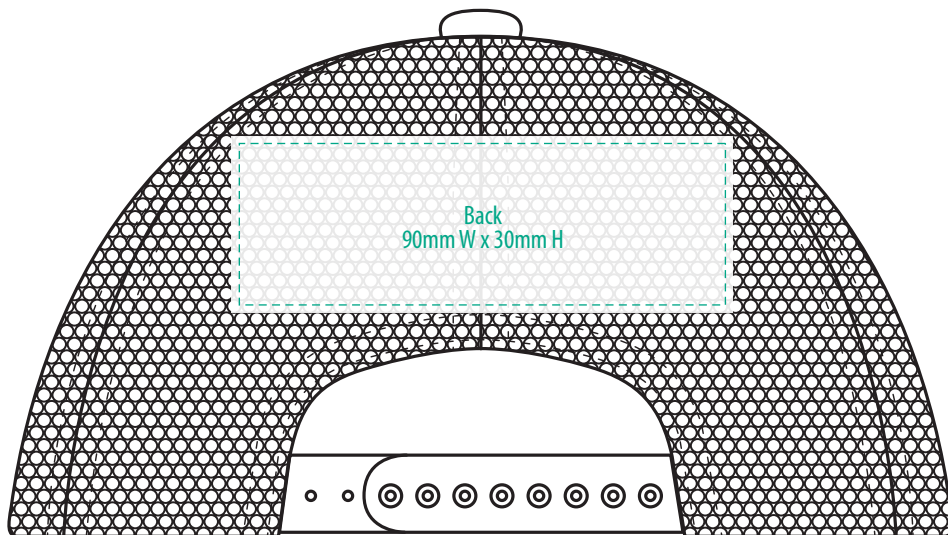

4396

COLOUR

4396

NOTE:
The maximum decoration area is a guide only and is greatly dependant on the logo shape.

EMBROIDERY

4396

NOTE:
The maximum decoration area is a guide only and is greatly dependant on the logo shape.

SUPACOLOUR

NOTE:

The maximum decoration area is a guide only and is greatly dependant on the logo shape.